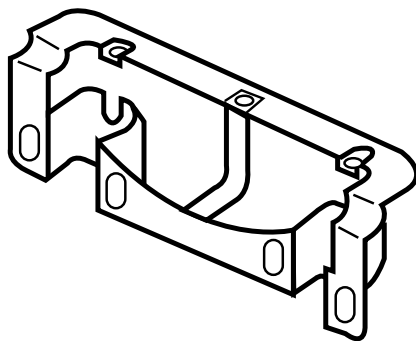

Description: Three Stage Retractable Handle
Usage: Rollaboards
Part Numbers: P7900A 16" Rollaboard
P7901A 18" Rollaboard
P7902A 20" Rollaboard

Description: Three Stage Retractable Handle
Usage: Rolling Garment Bag/Wardrobe
Part Numbers: P7908A Rolling Garment Bag
P7929A Wardrobe

Crew3 Parts Catalog

Handle Systems

Description: Top Carry Handle
Usage: All Rolling Items
Part Numbers: P7910

Description: Side Carry Handle
Usage: Rollaboards
Part Numbers: P7911

Description: Handle Inner Bezel
Usage: 2-Stage & 3-Stage Handles
Part Numbers: P7923 (Metal Frame)
P7923A (Honeycomb Frame)

Description: Bottom Bracket
Usage: 2-Stage & 3-Stage Handles
Part Numbers: CP9363

Crew3 Parts Catalog

Component Parts

Description: Wally Clamp, 2"
Usage: Garment Bags
Part Numbers: P7941

Description: Tower Bar Hook
Usage: Deluxe Toiletry Kit
Part Numbers: P9800-14

Description: Attachment Clip Assembly
Usage: All Rolling Items
Part Numbers: P9035

Description: Skid Plate
Usage: All Rolling Items
Part Numbers: CP9774

Crew3 Parts Catalog

Component Parts

PHASE OUT ITEM

Description: Bumper Foot (3-Hole)
Usage: Rollaboards, Rolling Garment Bag
Part Numbers: P7986