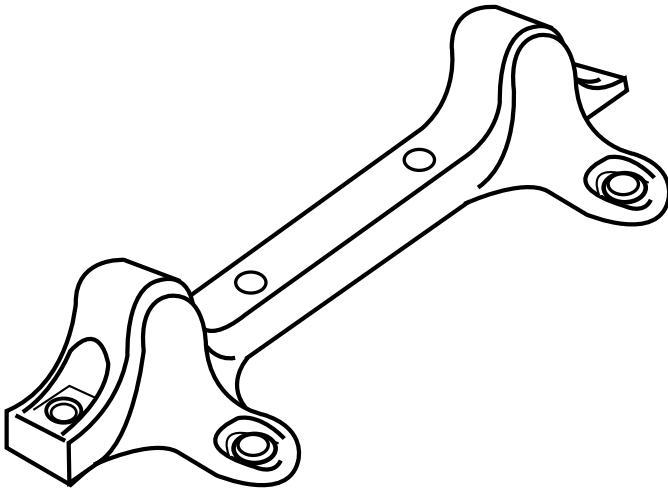

Description: Bumper Foot (Bar)
Usage: Rollaboards, Rolling Garment Bag
Part Numbers: P7987A (16"/18"/20"/21"/22"/23")
P7987B (24"/30" Rollaboards)
P7987C (26"/29"/32" Rollaboards)