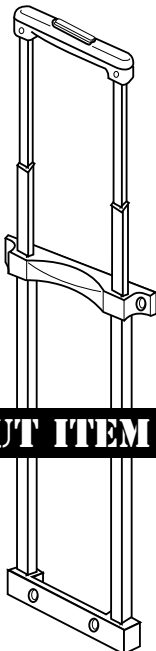

Travelpro[®]
USA

Crew3[™]

Parts Catalog
June 2000

Crew3 Parts Catalog

Table of Contents

Handle Systems	3
Two Stage Retractable Handle	3
Three Stage Retractable Handle	3
Top Carry Handle	5
Side Carry Handle	5
Handle Inner Bezel	5
Bottom Bracket	5
Component Parts	6
Wally Clamp	6
Tower Bar Hook	6
Attachment Clip Assembly	6
Skid Plate	6
Bumper Feet	7
Wheel Housing Assemblies	8
Speed Buckles	9
Attachment Buckles	9
Hardware	10
Zipper Sliders and Pulls	10
Logo Patch	11
Hanger Brace	11
D-Ring	11
Snap Stud & Snap Cap	12
Attachment Ring	12
Attachment Clip Ring	12
Dog Leash Clips	12
Screws, Washers & Nuts	13
Accessories	14
Wet Pockets	14
Adjustable Attachment Clip	14
Leather ID Tag Holder	14
Cable Lock	15
Pad Lock	15
Door Hanger Hook	15
Door Hook with Dog Leash Clip	15
Shoulder Strap	16
Suit Folders	16
Repair Kits	17
Price List	18

Crew3 Parts Catalog

Handle Systems

PHASE OUT ITEM

Description: Two Stage Retractable Handle
Usage: Rollaboard, Rolling Duffel
Part Numbers: P7904 22" Rollaboard
P7905 24" Rollaboard
P7906 26" Rollaboard
P7907 29" Rollaboard
P7909 Rolling Duffel

Description: Three Stage Retractable Handle
Usage: Rollaboard
Part Numbers: P7900 16" Rollaboard
P7901 18" Rollaboard
P7902 20" Rollaboard
P7903 21" BusinessPlus

PHASE OUT ITEM

PHASE OUT ITEM

Description: Three Stage Retractable Handle
Usage: Rolling Garment Bag
Part Numbers: P7908 Rolling Garment Bag

Crew3 Parts Catalog

Handle Systems

Description: Two Stage Retractable Handle
Usage: Rollaboards, Rolling Duffel
Part Numbers: P7904A 22" Rollaboard
P7905A 24" Rollaboard
P7906A 26" Rollaboard
P7907A 29" Rollaboard
P7909A Rolling Duffel