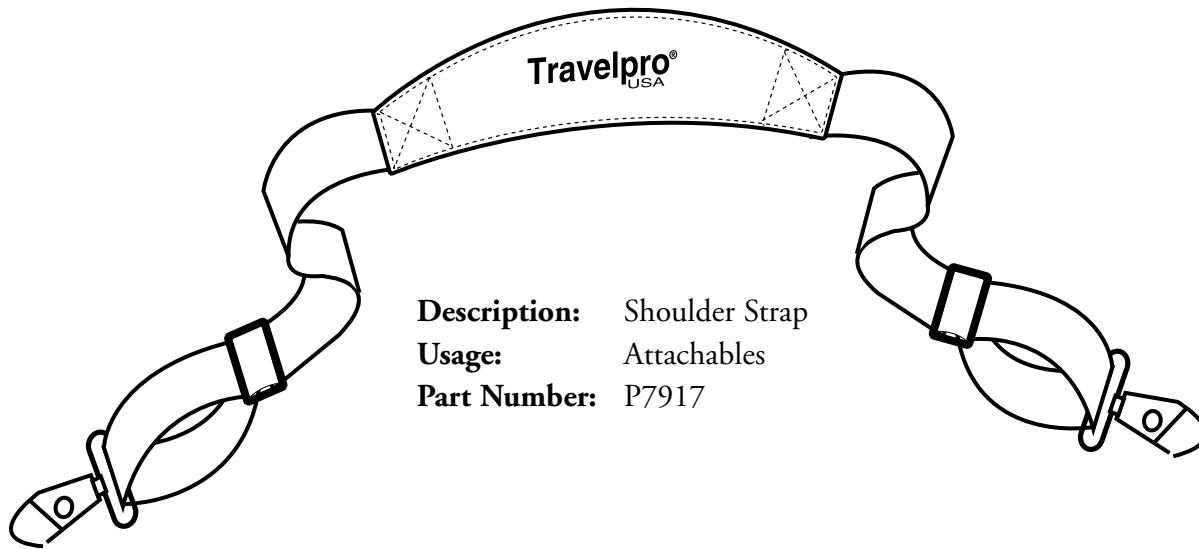

Description: Door Hanger Hook
Usage: Garment Bags
Part Numbers: P9042-14

Description: Door Hook with Dog Leash Clip
Usage: Garment Bags
Part Numbers: P7940-14

Crew3 Parts Catalog

Accessories

Description: Shoulder Strap
Usage: Attachables
Part Number: P7917