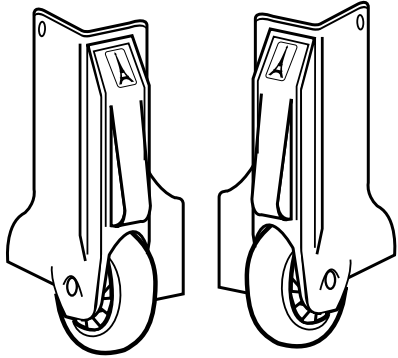

Description: Attachment Clip Assembly
Usage: All Rolling Items
Part Numbers: P9035

Description: Skid Plate
Usage: All Rolling Items
Part Numbers: CP9774

Crew3 Parts Catalog

Component Parts

PHASE OUT ITEM

Description: Bumper Foot (3-Hole)
Usage: Rollaboards, Rolling Garment Bag
Part Numbers: P7986

PHASE OUT ITEM

Description: Bumper Foot for Attachments
Usage: Attachables
Part Numbers: P7984

Description: Bumper Foot (Bar)
Usage: Rollaboards, Rolling Garment Bag
Part Numbers: P7987A (16"/18"/20"/21"/22"/23")
P7987B (24"/30" Rollaboards)
P7987C (26"/29"/32" Rollaboards)

Description: Logo Bumper Foot Side/Bottom
Usage: Rollaboards, Attachables
Part Numbers: P9087

Crew3 Parts Catalog

Component Parts

PHASE OUT ITEM

Description: Wheel Housing Assembly
Usage: All Rolling Items
Part Numbers: P7913 (Left)
Part Numbers: P7914 (Right)