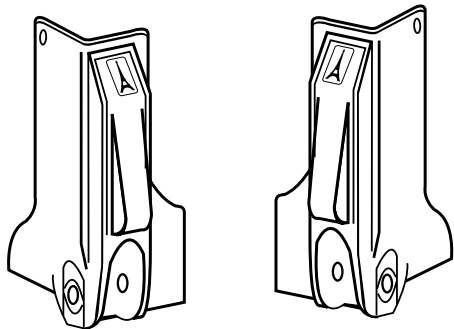

Description: Removable Wheel Housing Assembly
Usage: All Rolling Items
Part Numbers: P7927 (Left)
Part Numbers: P7928 (Right)

Description: Wheel
Usage: All Rolling Items
Part Numbers: P9081W

Description: Wheel Housing Insert
with Screw and Washer
Usage: All Rolling Items
Part Numbers: P7927L