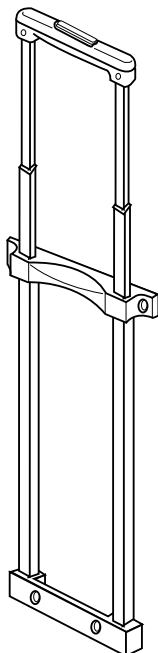

Travelpro[®]
USA

Crew3[™]

Parts Catalog
June 2000

Crew3 Parts Catalog

Table of Contents

Handle Systems	3
Two Stage Retractable Handle	3
Three Stage Retractable Handle	3
Top Carry Handle	5
Side Carry Handle	5
Handle Inner Bezel	5
Bottom Bracket	5
Component Parts	6
Wally Clamp	6
Tower Bar Hook	6
Attachment Clip Assembly	6
Skid Plate	6
Bumper Feet	7
Wheel Housing Assemblies	8
Speed Buckles	9
Attachment Buckles	9
Hardware	10
Zipper Sliders and Pulls	10
Logo Patch	11
Hanger Brace	11
D-Ring	11
Snap Stud & Snap Cap	12
Attachment Ring	12
Attachment Clip Ring	12
Dog Leash Clips	12
Screws, Washers & Nuts	13
Accessories	14
Wet Pockets	14
Adjustable Attachment Clip	14
Leather ID Tag Holder	14
Cable Lock	15
Pad Lock	15
Door Hanger Hook	15
Door Hook with Dog Leash Clip	15
Shoulder Strap	16
Suit Folders	16
Repair Kits	17
Price List	18

Description: Three Stage Retractable Handle
Usage: Rollaboard
Part Numbers: P7900 16" Rollaboard
P7901 18" Rollaboard
P7902 20" Rollaboard
P7903 21" BusinessPlus

PHASE OUT ITEM

PHASE OUT ITEM

Description: Three Stage Retractable Handle
Usage: Rolling Garment Bag
Part Numbers: P7908 Rolling Garment Bag

Crew3 Parts Catalog

Handle Systems

Description: Two Stage Retractable Handle
Usage: Rollaboards, Rolling Duffel
Part Numbers: P7904A 22" Rollaboard
P7905A 24" Rollaboard
P7906A 26" Rollaboard
P7907A 29" Rollaboard
P7909A Rolling Duffel

Description: Three Stage Retractable Handle
Usage: Rollaboards
Part Numbers: P7900A 16" Rollaboard
P7901A 18" Rollaboard
P7902A 20" Rollaboard

Description: Three Stage Retractable Handle
Usage: Rolling Garment Bag/Wardrobe
Part Numbers: P7908A Rolling Garment Bag
P7929A Wardrobe