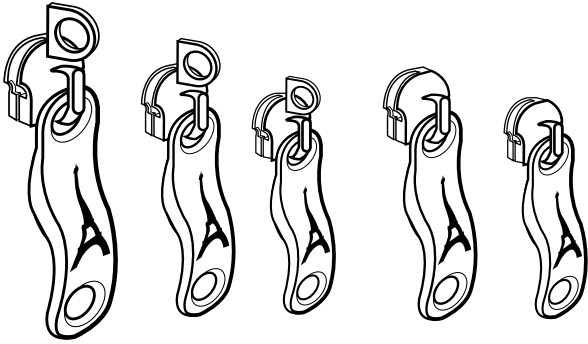

Description: Wheel
Usage: All Rolling Items
Part Numbers: P9081W

Description: Wheel Housing Insert
with Screw and Washer
Usage: All Rolling Items
Part Numbers: P7927L

Crew3 Parts Catalog

Component Parts

Description: Speed Buckle
Usage: Rollaboards, Attachables
Part Numbers: P9059 (1" Speed Buckle)
P9060 (1½" Speed Buckle)

Description: Speed Buckle (Suit Folder)
Usage: Rollaboards
Part Numbers: P9028

Description: Attachment Buckle with Leather Strap
Usage: Rollaboards, Attachables
Part Numbers: P7933

Crew3 Parts Catalog

Hardware

Description: Zipper Sliders with Logo Pulls
Usage: All Products
Part Numbers: P7993-14 (#8 Locking Slider w/ Logo Pull)
 P7994-14 (#7 Locking Slider w/ Logo Pull)
 P7995-14 (#8 Slider w/ Logo Pull)
 P7996-14 (#7 Slider w/ Logo Pull)