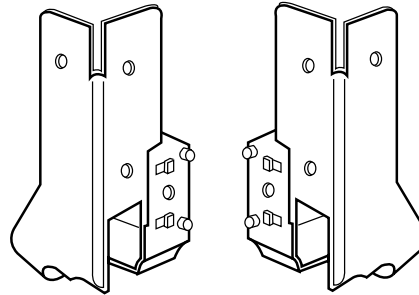

Description: Logo Bumper Foot Side/Bottom
Usage: Rollaboards, Attachables
Part Numbers: P9087

Crew3 Parts Catalog

Component Parts

PHASE OUT ITEM

Description: Wheel Housing Assembly
Usage: All Rolling Items
Part Numbers: P7913 (Left)
Part Numbers: P7914 (Right)

PHASE OUT ITEM

Description: Inner Wheel Housing
Usage: All Rolling Items
Part Numbers: CP9558-L (Left)
Part Numbers: CP9554-R (Right)

Description: Removable Wheel Housing Assembly
Usage: All Rolling Items
Part Numbers: P7927 (Left)
Part Numbers: P7928 (Right)