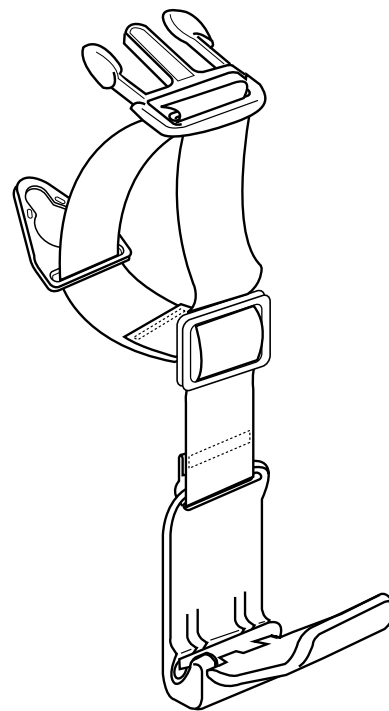

Description: Snap Stud & Snap Cap
Usage: Various Products
Part Numbers: P9039-14 (Snap Stud)
P9040-14 (Snap Cap)

Crew3 Parts Catalog

Hardware

Screws, Washer, Nuts, etc.

Part Number	Description	Usage
P7950	Screw, 14mm	Inner bezel of retractable handle, wheel housing, skid plate
P7951	Screw, 9mm	Retractable handle tube at bezel
P7952	Screw, 18mm	Retractable handle tube at bottom bracket
P7953	Screw, 20mm, machine head	Wheel housing
P7953-14	Screw, 20mm, machine head	Top carry handle
P7954	Screw, 18mm, machine head	Skid plate
P7955	Screw, 22mm, machine head	Bumper foot, attachment buckle
P7956	Screw, 17mm, machine head	Attachment clip
P7958	Axle	Removable wheel
P7959	Machine Nut, Cap Style	Carry handles, retractable handle bezel and bottom bracket, wheel housing, foot bar, attachment clip, skid plate
P7960	Metal Brace	Carry handle (top)
CP9173-1	Plastic Washer	Carry handle, attachment clip

Crew3 Parts Catalog

Accessories

Description: Wet Pocket (13" x 8")
Usage: Rollaboards (24"/26"/29")
Part Numbers: P7942C

Description: Adjustable Attachment Clip
Usage: Rollaboards
Part Numbers: P7915

Description: Wet Pocket (11" x 7")
Usage: Rollaboards (16"/18"/20"/22")
Part Numbers: P7942B

Description: Adjustable Attachment Hook
Usage: Rollaboards
Part Numbers: P7912A

Crew3 Parts Catalog

Accessories

Description: Cable Lock
Usage: Rollboards, Deluxe Garment Bag
Part Numbers: P7961A

Description: Pad Lock
Usage: Attachables
Part Numbers: P7961-14