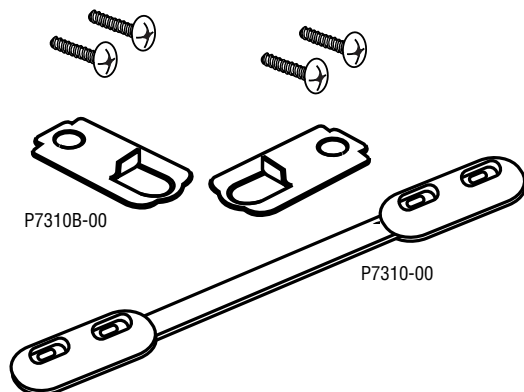

Parts Catalog

Handle Systems

Description: Two Stage Retractable Handle w/ TPR Grip
Usage: Rollboards
Part Numbers: P3105 24" Rollaboard

Description: Three Stage Retractable Handle w/ TPR Grip
Usage: Rollboards
Part Numbers: P3101 18" Rollaboard
 P3102 20" Rollaboard
 P3104 22"-22E Rollaboard

Description: Three Stage Retractable Handle w/ TPR Grip
Usage: Pilot Rollaboard
Part Numbers: P3100 Pilot Rollaboard

Parts Catalog

Handle Systems

Note: Not Interchangeable with P9209-01

Description: Top/Side Carry Handle Grip
Usage: Rollaboards
Part Numbers: P7111G Black

Description: Five Stage Retractable Handle
Usage: Rolling Overnighter
Part Numbers: P5002

Description: Top/Side Carry Handle End Cap
Usage: All Rolling Items/Deluxe Garment Bag
Part Numbers: P7310A-01 Black - End Caps

Note: Not Interchangeable with P5002

Note: For each set of end caps order the following:

- (1) P7310-00 Alignment Bracket
- (2) P7350-00 Screw - T4 x 14mm
- (2) P8165 Screw - T4 x 16mm
- (2) P7310B-00 Bracket, Carry Handle