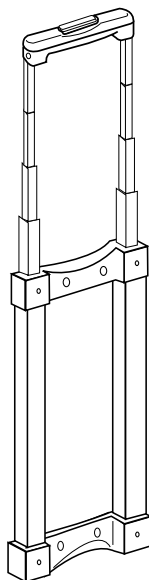

Travelpro[®]
USA

Parts Catalog 2003

Parts Catalog

Travelpro[®]
USA

Table of Contents

Handle Systems	3
Two Stage Retractable Handle	3
Three Stage Retractable Handle	3
Five Stage Retractable Handle	4
Top/Side Carry Handle	4
Handle Inner Bezel	5
Bottom Bracket	5
 Component Parts	 6
Attachment Clip Base	6
Corner/Edge Protectors	6
Skid Plate	5
Bumper Feet	7
Speed Buckles	7
 Hardware	 8
Wheel Housing Assemblies	8
Zipper Sliders and Pulls	9
Screws, Washers & Nuts	10
 Accessories	 11
Wet Pockets	11
Adjustable Attachment Clip	11
Logo Patch	11
Combination Lock	11
Colored ID Cards	12
Shoulder Strap	12
Suit Folders	12
 Price List	 13

Parts Catalog

Handle Systems

Description: Two Stage Retractable Handle w/ TPR Grip
Usage: Rollboards
Part Numbers: P3105 24" Rollaboard

Description: Three Stage Retractable Handle w/ TPR Grip
Usage: Rollboards
Part Numbers: P3101 18" Rollaboard
 P3102 20" Rollaboard
 P3104 22"-22E Rollaboard

Description: Three Stage Retractable Handle w/ TPR Grip
Usage: Pilot Rollaboard
Part Numbers: P3100 Pilot Rollaboard

Parts Catalog

Handle Systems

Note: Not Interchangeable with P9209-01

Description: Top/Side Carry Handle Grip
Usage: Rollaboards
Part Numbers: P7111G Black

Description: Five Stage Retractable Handle
Usage: Rolling Overnighter
Part Numbers: P5002

Description: Top/Side Carry Handle End Cap
Usage: All Rolling Items/Deluxe Garment Bag
Part Numbers: P7310A-01 Black - End Caps