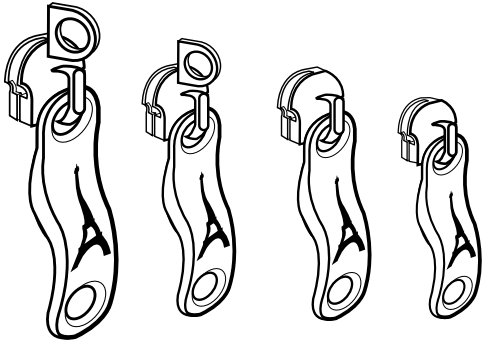

Parts Catalog

Component Parts

Description: Removable Wheel Insert
Usage: Rollaboards - 3118, 20, 22, 22E, 24
Part Numbers: P3113I-01

Description: Wheel Housing
Usage: Rollaboards - 3118, 20, 22, 22E, 24
Part Numbers: P3113-01 (Left)
Part Numbers: P3114-01 (Right)

Description: Lock Clip for Wheel Housing
Usage: Pilot Rollaboard
Part Numbers: P7927L

Note: For each Lock Clip order the following:

- (1) P7927S Screw - T4 x 7mm
- (1) P7927W Washer - 1 x 4.3 x 7

Description: Wheel Housing
Usage: Pilot Rollaboard
Part Numbers: P7927 (Left)
Part Numbers: P7928 (Right)

Description: Wheel Housing Assembly
Usage: Rolling Overnighter
Part Numbers: P6212 (Left)
Part Numbers: P6213 (Right)

Hardware

Description: Zipper Sliders with Logo Pulls
Usage: All Products
Part Numbers: P7191-01 (#10 Locking Slider w/ Logo Pull)
 P7193-01 (#8 Locking Slider w/ Logo Pull)
 P7195-01 (#8 Slider w/ Logo Pull)
 P7196-01 (#5 Slider w/ Logo Pull)