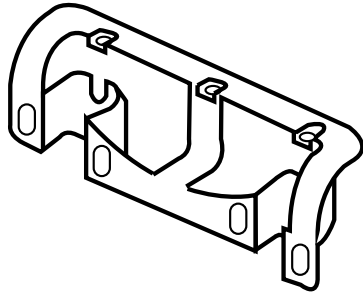

Parts Catalog

Handle Systems

Description: Two Stage Retractable Handle w/ TPR Grip
Usage: Rollboards
Part Numbers: P3105 24" Rollaboard

Description: Three Stage Retractable Handle w/ TPR Grip
Usage: Rollboards
Part Numbers: P3101 18" Rollaboard
 P3102 20" Rollaboard
 P3104 22"-22E Rollaboard

Description: Three Stage Retractable Handle w/ TPR Grip
Usage: Pilot Rollaboard
Part Numbers: P3100 Pilot Rollaboard

Parts Catalog

Handle Systems

Note: Not Interchangeable with P9209-01

Description: Top/Side Carry Handle Grip
Usage: Rollaboards
Part Numbers: P7111G Black

Note: Not Interchangeable with P5002

Note: For each set of end caps order the following:

- (1) P7310-00 Alignment Bracket
- (2) P7350-00 Screw - T4 x 14mm
- (2) P8165 Screw - T4 x 16mm
- (2) P7310B-00 Bracket, Carry Handle

Description: Five Stage Retractable Locking Handle
Usage: Rolling Overnighter
Part Numbers: P9209-01

Parts Catalog

Handle Systems

Description: Handle Inner Bezel
Usage: Rollaboards - 3118, 20, 22, 22E, 24
Part Numbers: P3123