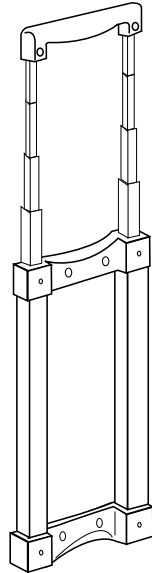

Travelpro[®]
USA

Parts Catalog 2003

Parts Catalog

Travelpro[®]
USA

Table of Contents

Handle Systems	3
Two Stage Retractable Handle	3
Three Stage Retractable Handle	3
Five Stage Retractable Handle	4
Top/Side Carry Handle	4
Handle Inner Bezel	5
Bottom Bracket	5
 Component Parts	 6
Attachment Clip Base	6
Corner/Edge Protectors	6
Skid Plate	5
Bumper Feet	7
Speed Buckles	7
 Hardware	 8
Wheel Housing Assemblies	8
Zipper Sliders and Pulls	9
Screws, Washers & Nuts	10
 Accessories	 11
Wet Pockets	11
Adjustable Attachment Clip	11
Logo Patch	11
Combination Lock	11
Colored ID Cards	12
Shoulder Strap	12
Suit Folders	12
 Price List	 13

Parts Catalog

Handle Systems

Description: Two Stage Retractable Handle w/ TPR Grip
Usage: Rollboards
Part Numbers: P3105 24" Rollaboard

Description: Three Stage Retractable Handle w/ TPR Grip
Usage: Rollboards
Part Numbers: P3101 18" Rollaboard
 P3102 20" Rollaboard
 P3104 22"-22E Rollaboard

Description: Three Stage Retractable Handle w/ TPR Grip
Usage: Pilot Rollaboard
Part Numbers: P3100 Pilot Rollaboard

Parts Catalog

Handle Systems

Note: Not Interchangeable with P9209-01

Description: Top/Side Carry Handle Grip
Usage: Rollaboards
Part Numbers: P7111G Black

Description: Five Stage Retractable Handle
Usage: Rolling Overnighter
Part Numbers: P5002

Description: Top/Side Carry Handle End Cap
Usage: All Rolling Items/Deluxe Garment Bag
Part Numbers: P7310A-01 Black - End Caps