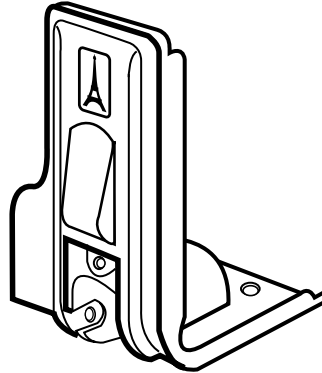

Parts Catalog

Component Parts

Description: Removable Wheel Insert
Usage: Rollaboards - 3118, 20, 22, 22E, 24
Part Numbers: P3113I-01

Description: Wheel Housing
Usage: Rollaboards - 3118, 20, 22, 22E, 24
Part Numbers: P3113-01 (Left)
Part Numbers: P3114-01 (Right)