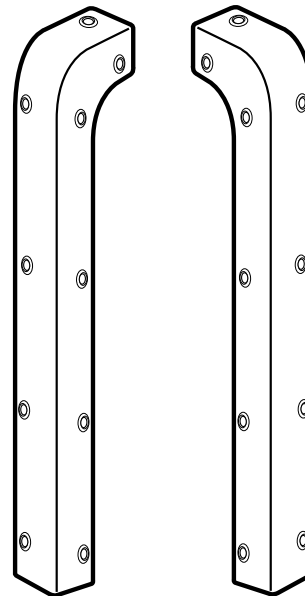

Description: Three Stage Retractable Handle w/ TPR Grip
Usage: Pilot Rollaboard
Part Numbers: P3100 Pilot Rollaboard

Parts Catalog

Handle Systems

Note: Not Interchangeable with P9209-01

Description: Top/Side Carry Handle Grip
Usage: Rollaboards
Part Numbers: P7111G Black

Description: Handle Inner Bezel
Usage: Pilot Rollaboard
Part Numbers: P7923A

Description: Bottom Bracket
Usage: Rollaboards - 3118, 20, 22, 22E, 24
Part Numbers: P3121

Description: Bottom Bracket
Usage: Pilot Rollaboard
Part Numbers: CP9363

Description: Skid Plate
Usage: Rollaboards - 3118, 20, 22, 22E, 24
Part Numbers: P3112-01

Description: Skid Plate
Usage: Pilot Rollaboard/Rolling Overnighter
Part Numbers: CP9774

Parts Catalog

Component Parts

Description: Bumper Foot
Usage: Rolling Overnighter
Part Numbers: P9272-01 Black

Description: Corner Protector
Usage: Pilot Rollaboard
Part Numbers: P3172-01

Description: Attachment Clip Base
Usage: All Rollaboards
Part Numbers: P7135-01