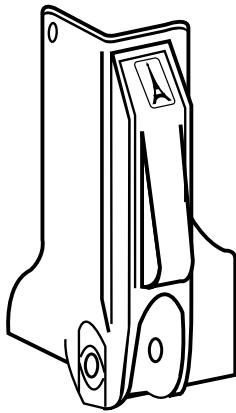

Description: Logo Bumper Foot Side/Bottom
Usage: Attachables
Part Numbers: P9087-01

Description: Axle
Usage: Rollaboards - 3118, 20, 22, 22E
Part Numbers: P7113A

Description: Axle
Usage: Pilot Rollaboard
Part Numbers: P7958

Parts Catalog

Component Parts

Description: Removable Wheel Insert
Usage: Rollaboards - 3118, 20, 22, 22E, 24
Part Numbers: P3113I-01

Description: Wheel Housing
Usage: Rollaboards - 3118, 20, 22, 22E, 24
Part Numbers: P3113-01 (Left)
Part Numbers: P3114-01 (Right)

Description: Lock Clip for Wheel Housing
Usage: Pilot Rollaboard
Part Numbers: P7927L

Note: For each Lock Clip order the following:

- (1) P7927S Screw - T4 x 7mm
- (1) P7927W Washer - 1 x 4.3 x 7

Description: Wheel Housing
Usage: Pilot Rollaboard
Part Numbers: P7927 (Left)
Part Numbers: P7928 (Right)