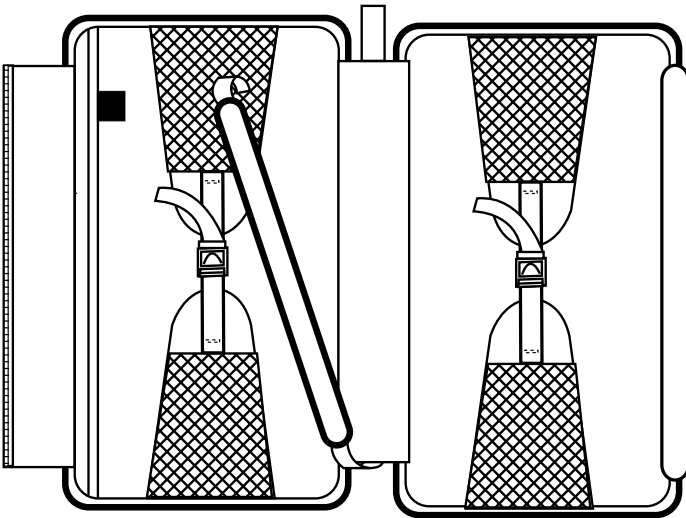

Description: Suit Folder
Usage: Rollaboard Suiter (3122E)
Part Number: P3125-01