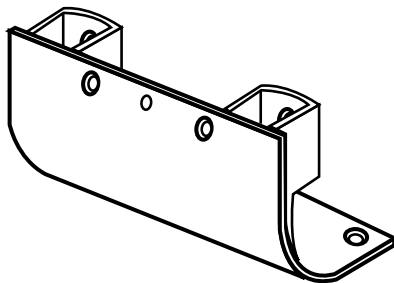

Description: Five Stage Retractable Locking Handle
Usage: Rolling Overnighter
Part Numbers: P9209-01

Parts Catalog

Handle Systems

Description: Handle Inner Bezel
Usage: Rollaboards - 3118, 20, 22, 22E, 24
Part Numbers: P3123

Description: Handle Inner Bezel
Usage: Pilot Rollaboard
Part Numbers: P7923A

Description: Bottom Bracket
Usage: Rollaboards - 3118, 20, 22, 22E, 24
Part Numbers: P3121

Description: Bottom Bracket
Usage: Pilot Rollaboard
Part Numbers: CP9363