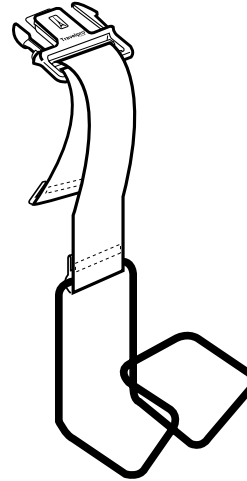

Accessories

Description: Combination Lock
Usage: Rollaboards
Part Numbers: P3161

Description: Adjustable Attachment J-hook
Usage: Rollaboards
Part Numbers: P3115A