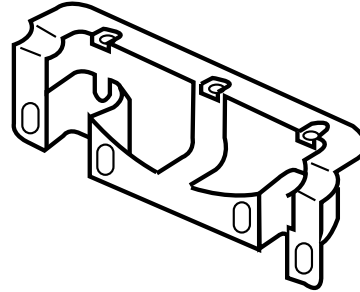

Parts Catalog

Handle Systems

Description: Two Stage Retractable Handle w/ TPR Grip
Usage: Rollboards
Part Numbers: P3105 24" Rollaboard

Description: Three Stage Retractable Handle w/ TPR Grip
Usage: Rollboards
Part Numbers: P3101 18" Rollaboard
 P3102 20" Rollaboard
 P3104 22"-22E Rollaboard

Description: Three Stage Retractable Handle w/ TPR Grip
Usage: Pilot Rollaboard
Part Numbers: P3100 Pilot Rollaboard

Parts Catalog

Handle Systems

Note: Not Interchangeable with P9209-01

Description: Top/Side Carry Handle Grip
Usage: Rollaboards
Part Numbers: P7111G Black

Note: Not Interchangeable with P5002

Note: For each set of end caps order the following:

- (1) P7310-00 Alignment Bracket
- (2) P7350-00 Screw - T4 x 14mm
- (2) P8165 Screw - T4 x 16mm
- (2) P7310B-00 Bracket, Carry Handle

Description: Five Stage Retractable Locking Handle
Usage: Rolling Overnighter
Part Numbers: P9209-01

Parts Catalog

Handle Systems

Description: Handle Inner Bezel
Usage: Rollaboards - 3118, 20, 22, 22E, 24
Part Numbers: P3123