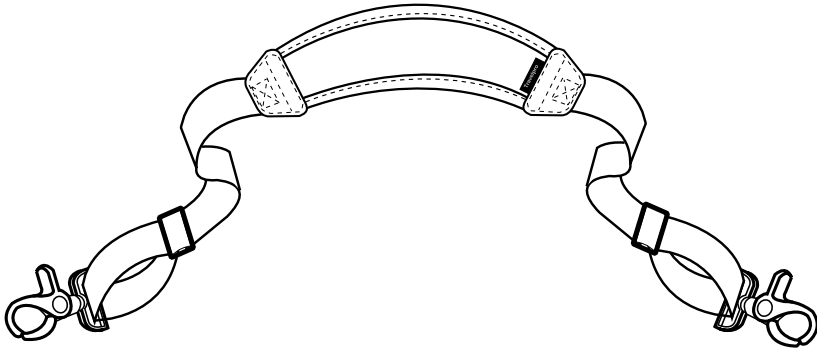

Description: Wet Pocket
Usage: 3122E
Part Numbers: P3146

Description: Adjustable Attachment Strap
Usage: Rollaboards
Part Numbers: P3115B

Description: Logo Patch
Usage: All Products
Part Numbers: P7116

Accessories