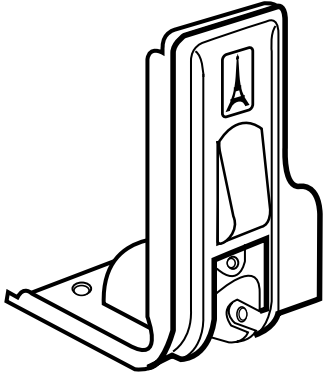

Description: Speed Buckle
Usage: Rollaboards
Part Numbers: P7128

Description: Bumper Foot (Bar)
Usage: Pilot Rollaboard
Part Numbers: P3184-01

Description: Wheel
Usage: All Rolling Items
Part Numbers: P9081W

Description: Logo Bumper Foot Side/Bottom
Usage: Attachables
Part Numbers: P9087-01

Description: Axle
Usage: Rollaboards - 3118, 20, 22, 22E
Part Numbers: P7113A

Description: Axle
Usage: Pilot Rollaboard
Part Numbers: P7958

Parts Catalog

Component Parts

Description: Removable Wheel Insert
Usage: Rollaboards - 3118, 20, 22, 22E, 24
Part Numbers: P3113I-01

Description: Wheel Housing
Usage: Rollaboards - 3118, 20, 22, 22E, 24
Part Numbers: P3113-01 (Left)
Part Numbers: P3114-01 (Right)