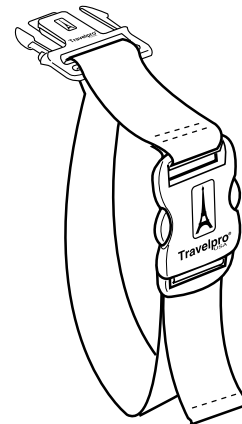

Note: P3150, P3151, P3152, P3156, P3157, P3158 - Requires P3166

Accessories

Description: Combination Lock
Usage: Rollaboards
Part Numbers: P3161

Description: Adjustable Attachment J-hook
Usage: Rollaboards
Part Numbers: P3115A

Description: Wet Pocket
Usage: 3122E
Part Numbers: P3146

Description: Adjustable Attachment Strap
Usage: Rollaboards
Part Numbers: P3115B

Description: Logo Patch
Usage: All Products
Part Numbers: P7116

Accessories