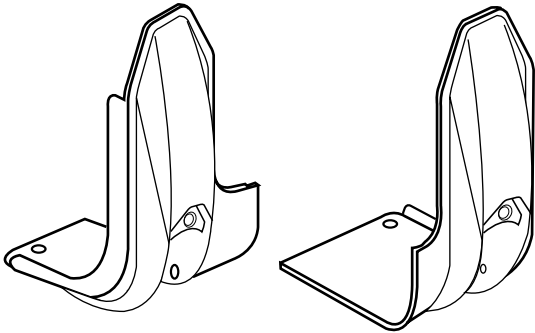

Majestic™ Parts Catalog

Component Parts

Description: Wheel Housing Assembly

Usage: All Rolling Items

Part Numbers: P2113 (Left)

Part Numbers: P2114 (Right)

Color Codes: -04 = Bronze