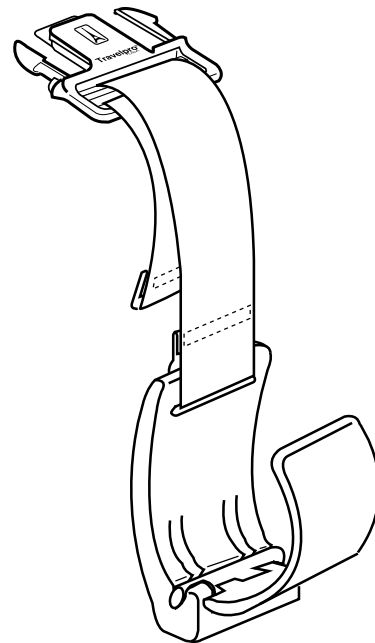

Description: Adjustable Attachment Clip
Usage: Rollaboards
Part Numbers: P7115 Black
P2115-04 Bronze

Color Codes: -04 = Bronze